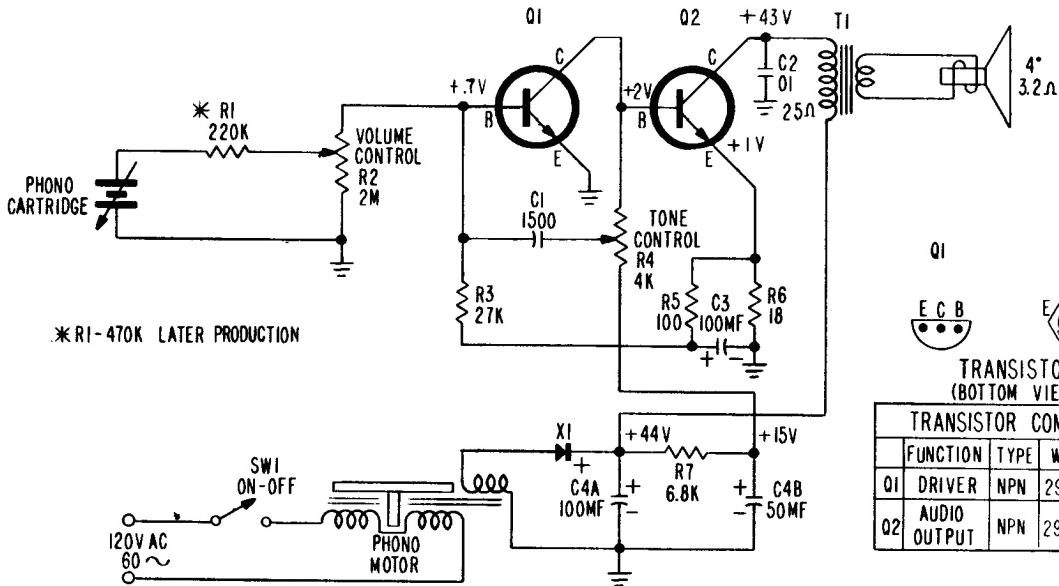

WESTINGHOUSE Chassis V-2537-1, Models H-100AC1, H-100AC2
 Chassis V-2537-3, Models H-111MP1, H-111MP2

TRANSISTOR
(BOTTOM VIEW)

TRANSISTOR COMPLEMENT			
	FUNCTION	TYPE	W PART NO
Q1	DRIVER	NPN	297V059H01
Q2	AUDIO OUTPUT	NPN	297V060H01

Adjustments for
 Chassis V-2537-1