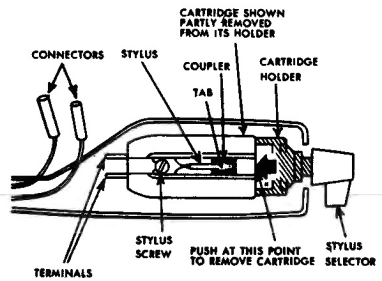

WESTINGHOUSE Chassis V-2537-1, Models H-100AC1, H-100AC2
 Chassis V-2537-3, Models H-111MP1, H-111MP2

TRANSISTOR
(BOTTOM VIEW)

TRANSISTOR COMPLEMENT			
	FUNCTION	TYPE	W PART NO
Q1	DRIVER	NPN	297V059H01
Q2	AUDIO OUTPUT	NPN	297V060H01

Adjustments for
 Chassis V-2537-1